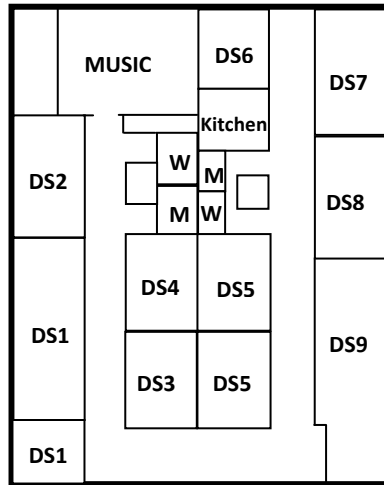

Family Life Center

- FLC1 Bible Class (*Adults*)
- FLC2 Kindergarten (*Discovery School*)
- FLC3 Middle School
- FLC4 High School
- FLC5 Seekers Class (*Adults*)
- FLC6 RLAB (*Adults*)

Administration

- AD1 Church Office
- AD2 Conference Room
- AD3 Fellowship Class (*Adult*)
- AD4 Pastor's Office
- AD5 Parlor

Discovery School / Education

- DS1 Discovery School Offices
- DS2 Pink Room
- DS3 Blue Room (*2nd Grade*)
- DS4 1st Grade
- DS5 Red Room (*3rd and 4th Grades*)
- DS6 Purple Room
- DS7 Yellow Room
- DS8 Green Room (*Pre-school*)
- DS9 Nursery